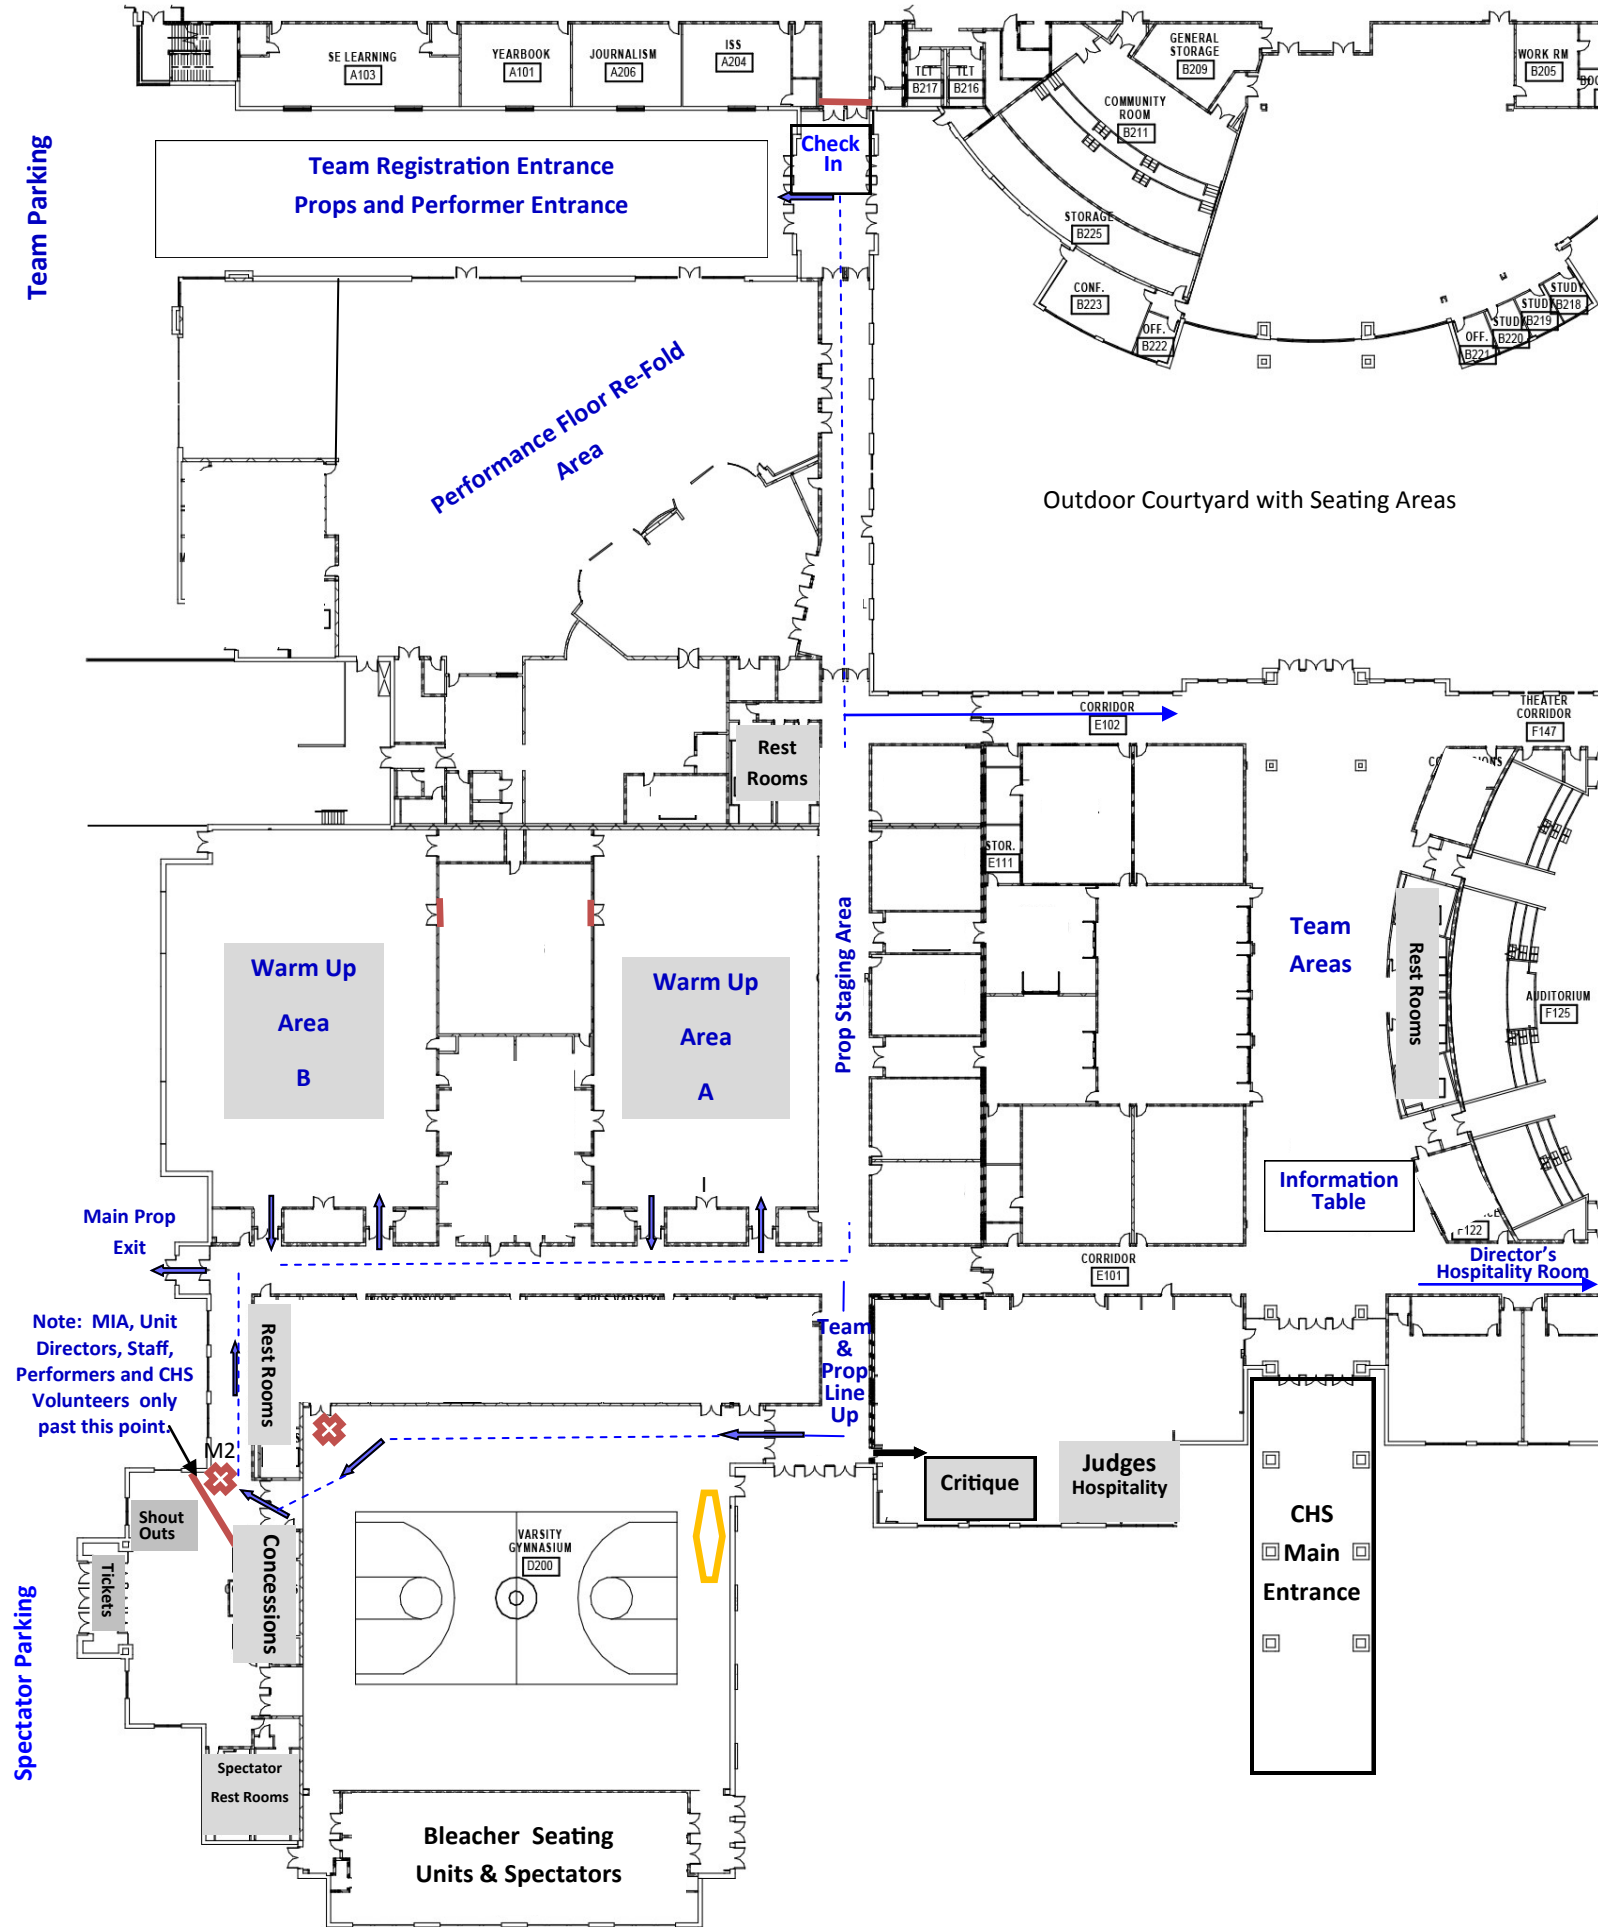

Team Parking

Spectator Parking

Team Registration Entrance
Props and Performer Entrance

Check In

Performance Floor Re-Fold Area

Outdoor Courtyard with Seating Areas

Rest Rooms

Warm Up Area B

Warm Up Area A

Prop Staging Area

Team Areas

Rest Rooms

Information Table

Director's Hospitality Room

Note: MIA, Unit Directors, Staff, Performers and CHS Volunteers only past this point.

Rest Rooms

Team & Prop Line Up

Critique

Judges Hospitality

CHS Main Entrance

Shout Outs

Concessions

Spectator Rest Rooms

Bleacher Seating Units & Spectators

Varsity Gymnasium (D200)

Corridor (E101)

Corridor (E102)

Theater Corridor (F147)

Auditorium (F125)

Work Rm (B205)

Study (B218)

Study (B219)

Study (B220)

Off. (B221)

Off. (B222)

Conf. (B223)

Storage (B225)

Community Room (B211)

General Storage (B209)

Work Rm (B205)

ISS (A204)

JOURNALISM (A206)

YEARBOOK (A101)

SE LEARNING (A103)

Team Parking

Spectator Parking

CHS Main Entrance

Director's Hospitality Room

Information Table

Team Areas

Prop Staging Area

Warm Up Area A

Warm Up Area B

Rest Rooms

Rest Rooms

Outdoor Courtyard with Seating Areas

Check In

Team Registration Entrance

Props and Performer Entrance

Performance Floor Re-Fold Area

Varsity Gymnasium

Bleacher Seating Units & Spectators

Critique

Judges Hospitality

CHS Main Entrance

Concessions

Spectator Rest Rooms

Shout Outs

Rest Rooms

Team & Prop Line Up

Corridor (E101)

Corridor (E102)

Theater Corridor (F147)

Auditorium (F125)

Work Rm (B205)

Study (B218)

Study (B219)

Study (B220)

Off. (B221)

Off. (B222)

Conf. (B223)

Storage (B225)

Community Room (B211)

General Storage (B209)

Work Rm (B205)

ISS (A204)

JOURNALISM (A206)

YEARBOOK (A101)

SE LEARNING (A103)

Team Parking

Spectator Parking

CHS Main Entrance

Director's Hospitality Room

Information Table

Team Areas

Prop Staging Area

Warm Up Area A

Warm Up Area B

Rest Rooms